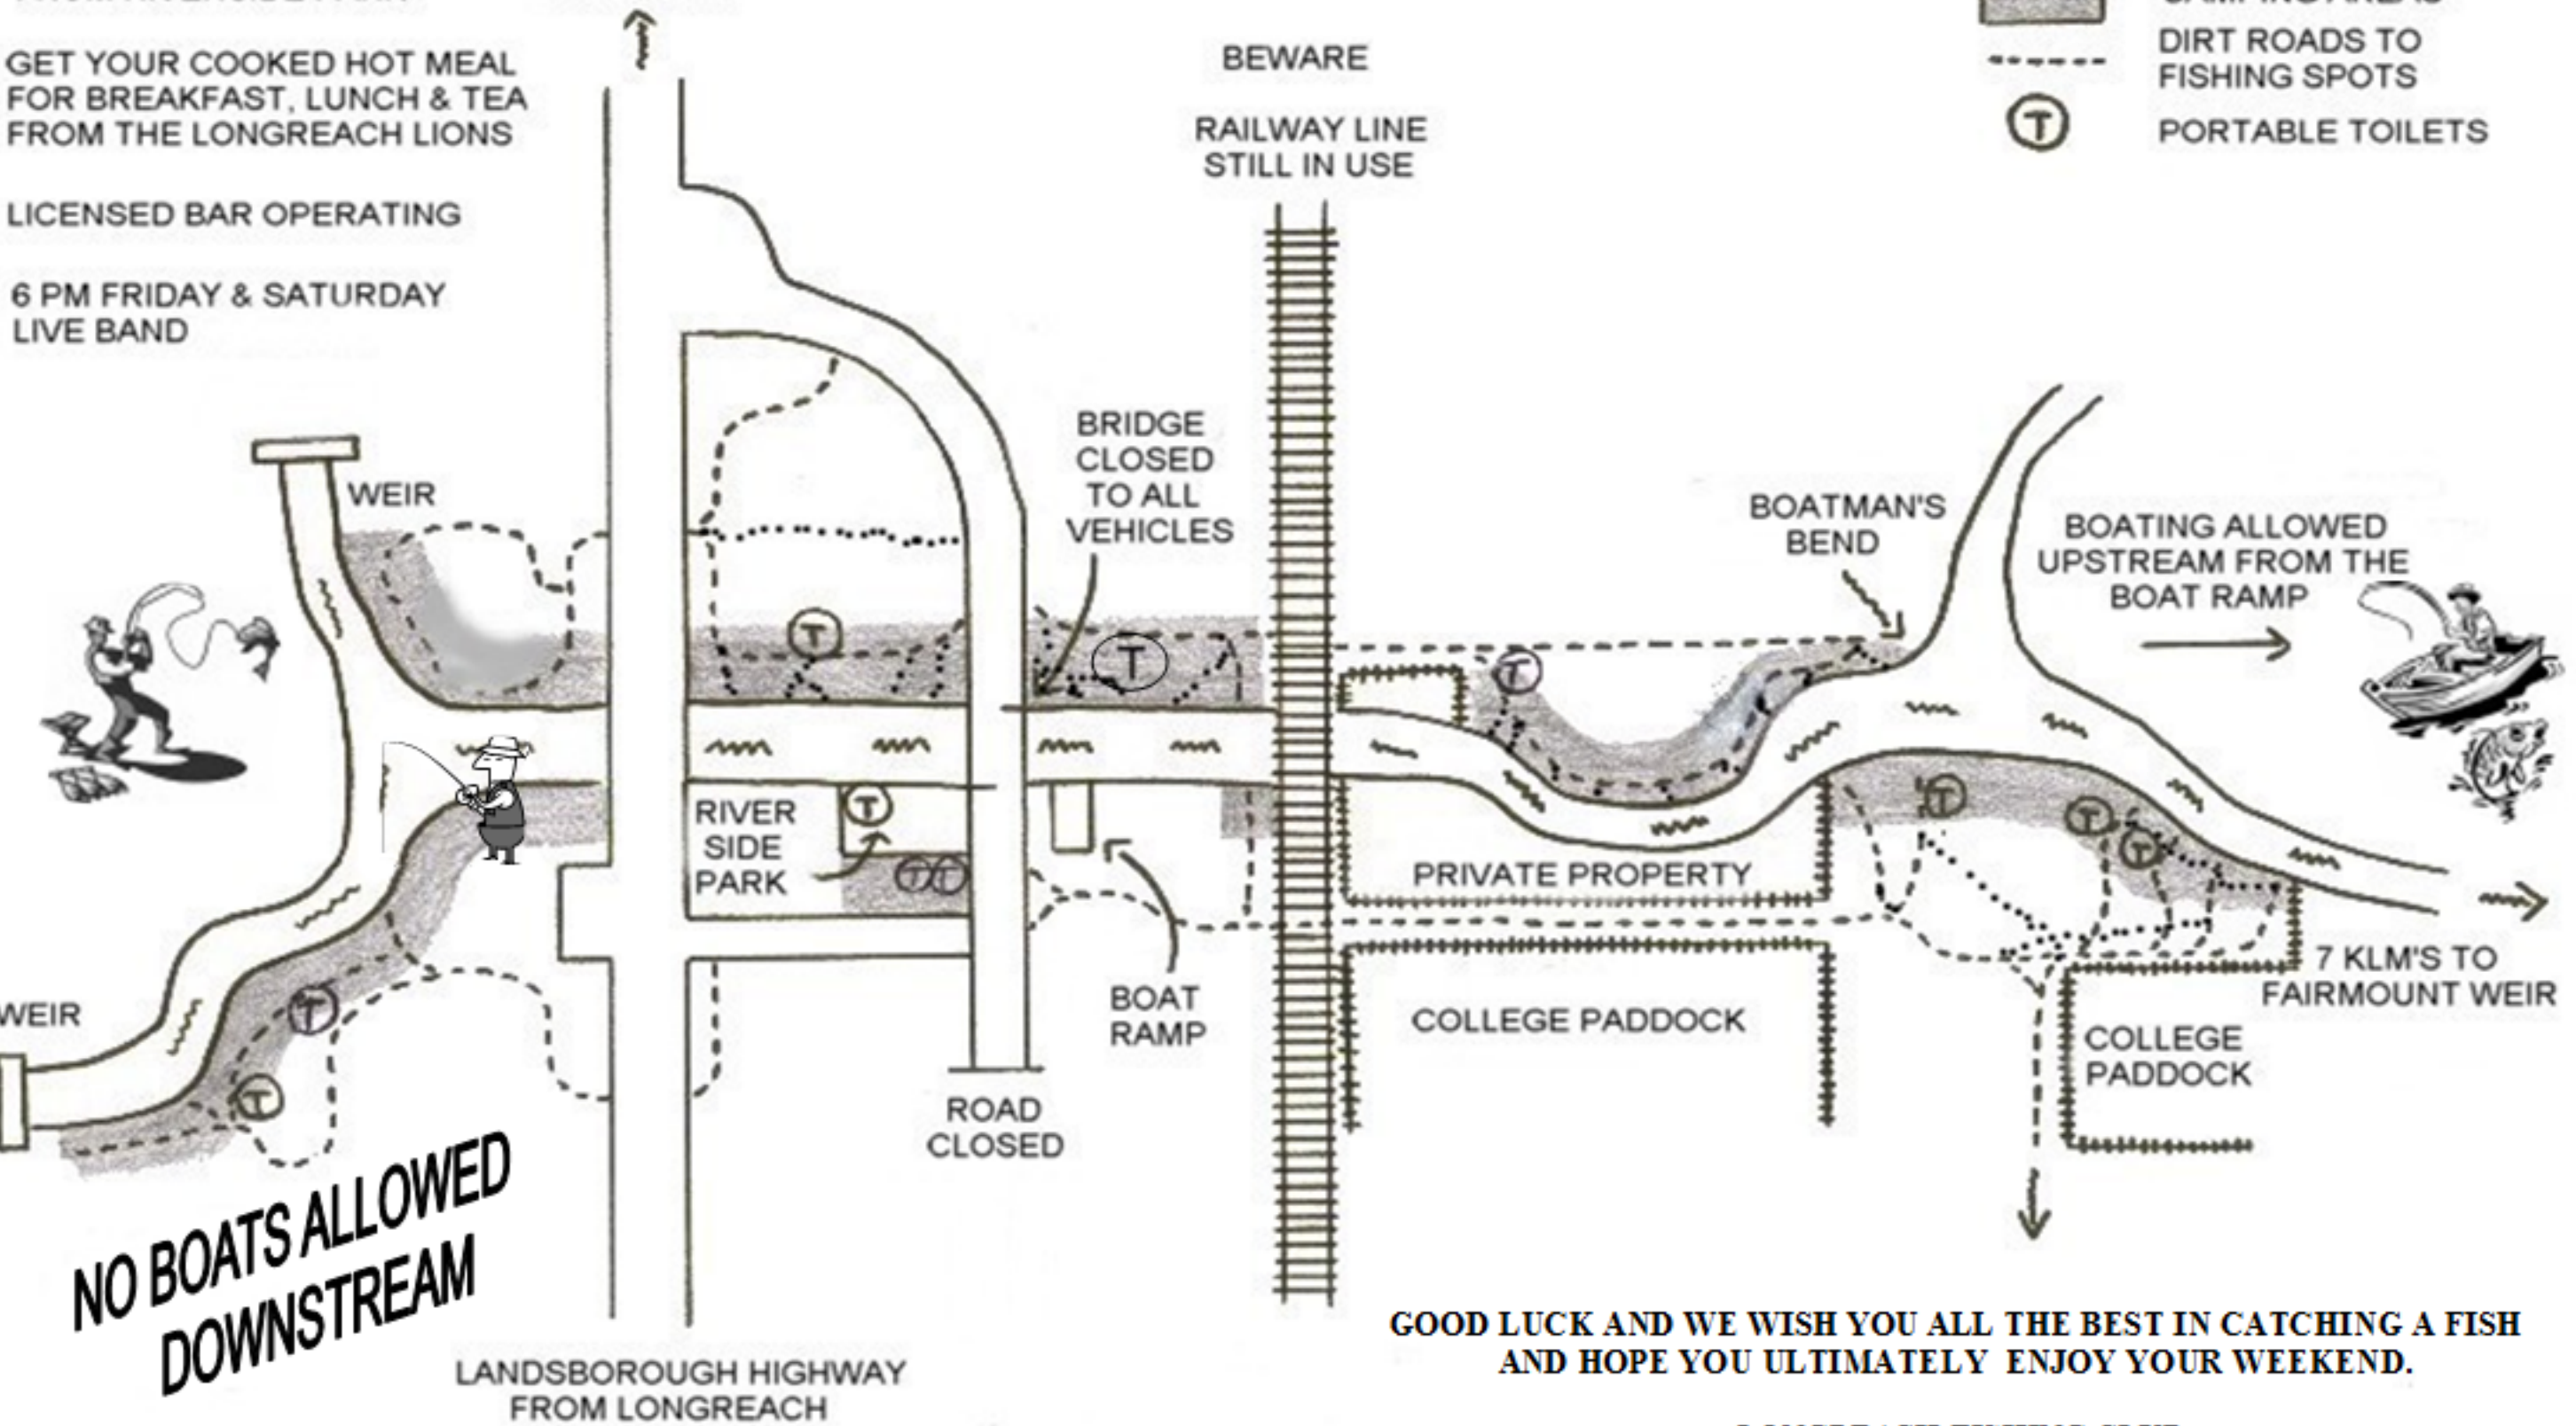

2011 Designated camping and fishing areas

COMPETITION FISHING TIMES: SATURDAY 6AM - 6PM WEIGH IN AT RIVERSIDE PARK FROM 7AM TO 6PM
 SUNDAY 6AM - 12 NOON WEIGH IN FROM 7AM
 SUNDAY 12.30PM BE AT RIVERSIDE PARK FOR PRESENTATIONS

AVAILABLE FROM RIVERSIDE PARK
 GET YOUR COOKED HOT MEAL FOR BREAKFAST, LUNCH & TEA FROM THE LONGREACH LIONS
 LICENSED BAR OPERATING
 6 PM FRIDAY & SATURDAY LIVE BAND

-  CAMPING AREAS
-  DIRT ROADS TO FISHING SPOTS
-  PORTABLE TOILETS

GOOD LUCK AND WE WISH YOU ALL THE BEST IN CATCHING A FISH AND HOPE YOU ULTIMATELY ENJOY YOUR WEEKEND.

> LONGREACH FISHING CLUB <